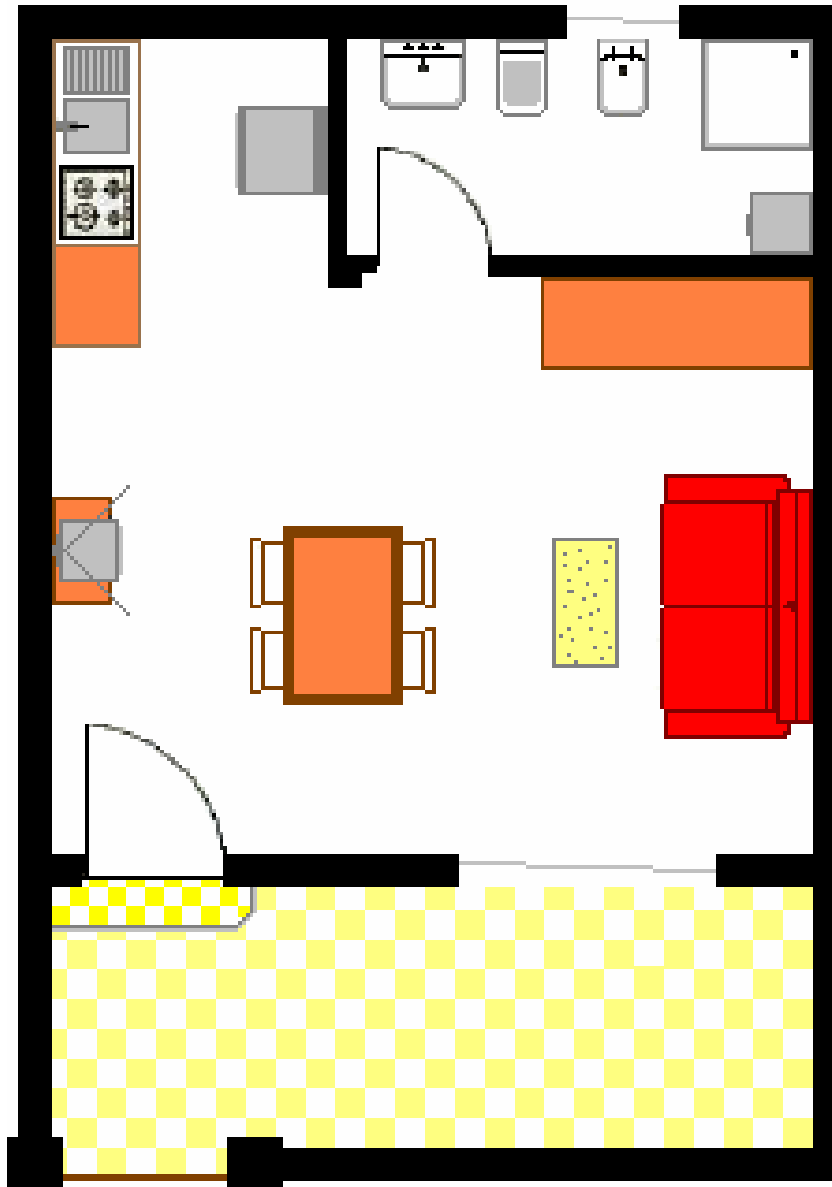

Ca Chicchi

Apartment D

**29 sqm indoor,
18 sqm garden,
47 sqm overall**