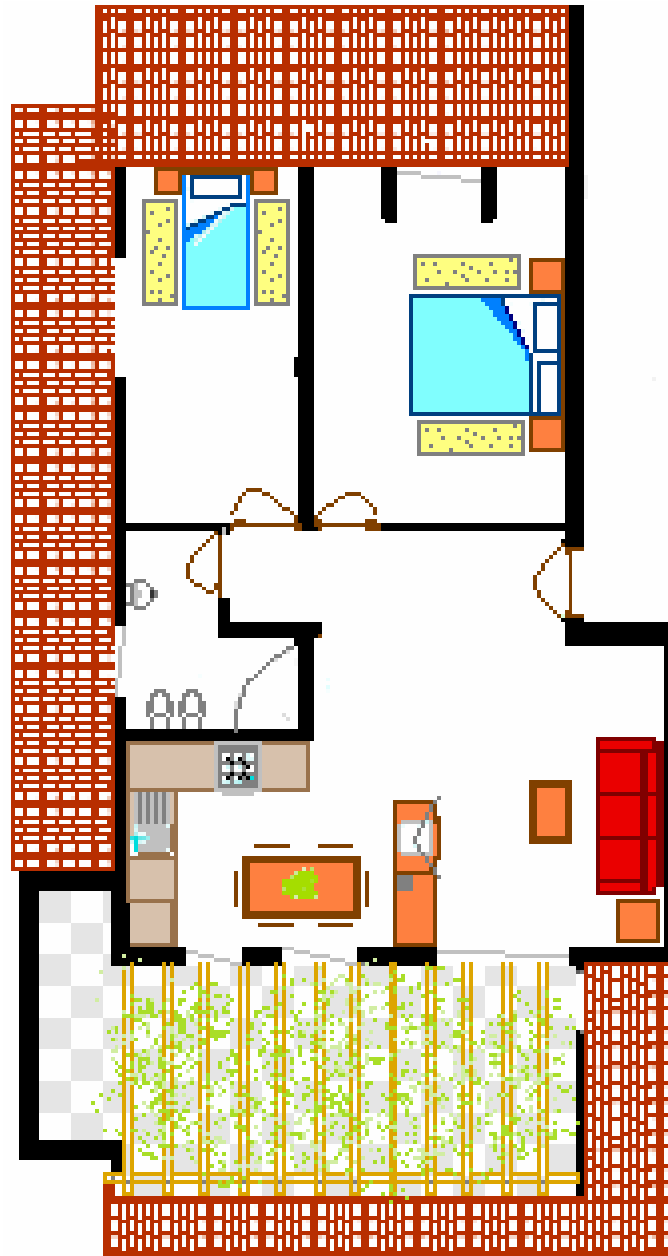

CA' CAROLINA

no 13

70,78 sqm indoor,

21,50 sqm balconies,

92,28 sqm overall